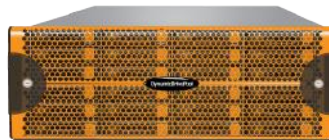

DDP customer for many year now, SBS wanted to upgrade their shared storage capacity with 100TB per system, to be achieved by adding extra DDP disk packs of high capacity (10TB per disk).

In regards of their actual 2 DDP entities, which have grown in storage capacity since their initial integration, the 2 DDP60EXR arrays make use of 3 different disk types. The first DDP systems had been initially delivered with 10TB disks and make use of the Ardis Hybrid Shared Storage technology. They were composed of a mix of HDD and SSD group of disks, 30x HDD and 10x SSD.

DDP60EXR

* SSD capacity replacement to high capacity disk: 10TB HDD

--> +100TB in
10TB HDD disks

--> - 10TB out
10x 1TB SSD

DDP60EXR

2: Delivery of 2 new DDP systems :

To be used as "hot back-up" and for multitask mediaflow capacity for Ingest/payout, temporary capacity (parking) and transfer capacity