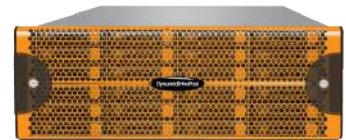

DDP 24 Hybrid
72TB Raw
64TB HDD +8TB SSD

After upgrade: 928TB